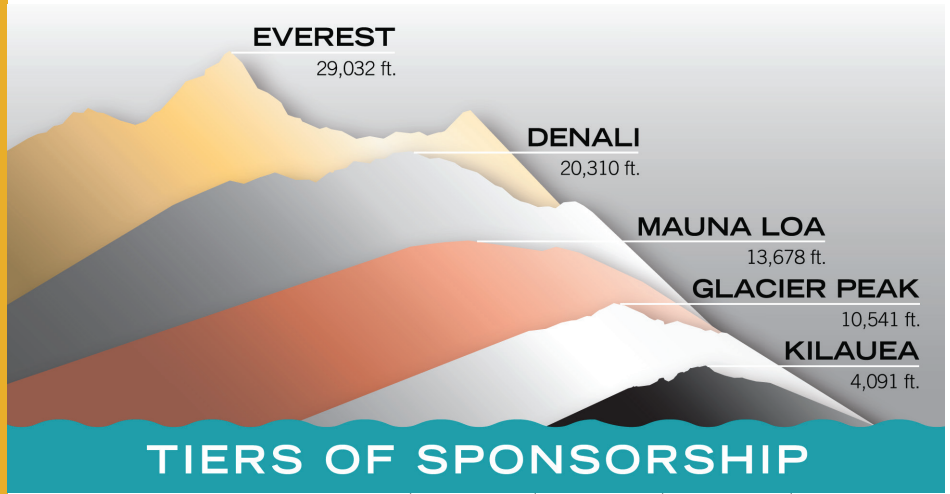

	29,032 ft. EVEREST	20,310 ft. DENALI	13,678 ft. MAUNA LOA	10,541 ft. GLACIER PEAK	4,091 ft. KILAUEA
	<b>\$6,500</b> (\$9,120 Value)	<b>\$4,000</b> (\$7,870 Value)	<b>\$2,500</b> (\$5,770 Value)	<b>\$1000</b> (\$4,370 Value)	<b>\$500</b> (\$3,800 Value)
Listing in all issues of AEG News (\$800 value)	●	●	●	●	●
Company logo with link on the AEG website homepage (\$3,000 value)	●	●	●	●	●
Recognition at the AEG Annual Meeting	●	●	●	●	●
"Shout Out" three times on AEG's Social Media Pages (\$250 value)	●	●	●	●	
Sponsor Spotlight (up to 200 words) four times per year in AEG e-newsletter (\$1,000 value)	●	●	●	●	
Logo listing on all AEG Webinars (\$250 value)	●	●	●	●	
Booth at AEG's Annual Meeting with one full registration (\$1,250 value)	●	●			
Full Page Ad in three issues of AEG News & in the Program with Abstracts (\$3,200 value)	●				
Quarter Page Ad in three issues of AEG News & in the Program with Abstracts (\$1,400 value)		●	●		
Two AEG Full Memberships (\$320 value)	●	●	●	●	