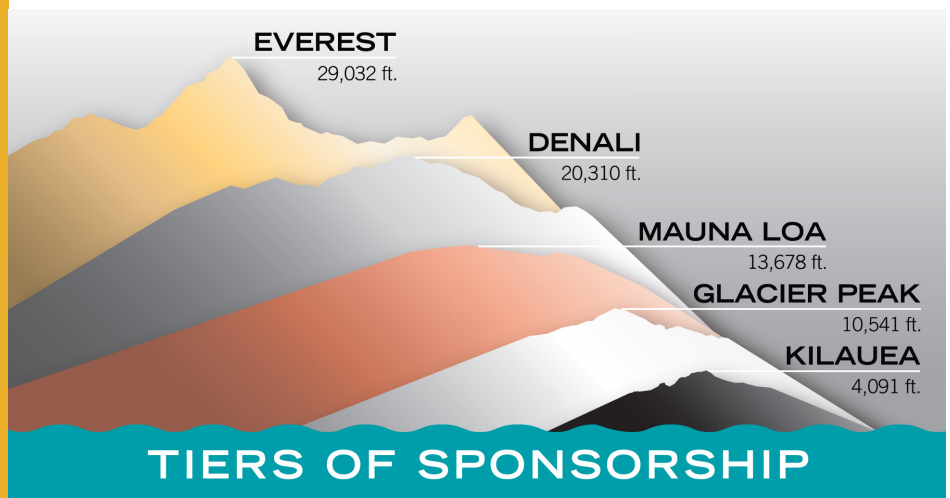

29,032 ft. EVEREST $6,500 ($9,120 Value)	20,310 ft. DENALI $4,000 ($7,870 Value)	13,678 ft. MAUNA LOA $2,500 ($5,770 Value)	10,541 ft. GLACIER PEAK $1000 ($4,370 Value)	4,091 ft. KILAUEA $500 ($3,800 Value)
Listing in all issues of AEG News ($800 value)	●	●	●	●	●
Company logo with link on the AEG website homepage ($3,000 value)	●	●	●	●	●
Recognition at the AEG Annual Meeting	●	●	●	●	●
“Shout Out” on AEG’s Social Media Pages ($250 value)	●	●	●	●	
Sponsor Spotlight (up to 200 words) once per quarter in AEG weekly e-newsletter & Logo in Sponsor Spotlight in the AEG weekly e-newsletter ($1,000 value)	●	●	●	●	
Sponsorship of one AEG Webinar ($250 value)	●	●	●	●	
Booth at AEG’s Annual Meeting with one full registration ($1,100 value)	●	●			
Full Page Ad in three issues of AEG News & in the Program with Abstracts ($3,200 value)	●				
Quarter Page Ad in three issues of AEG News & in the Program with Abstracts ($1,400 value)		●	●		
Two AEG Full Memberships ($320 value)	●	●	●	●